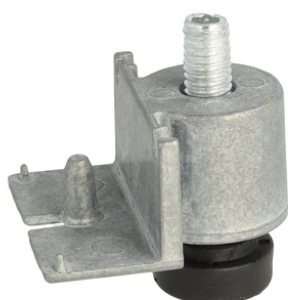

PRODUCT SHEET

Description:

Concealed Adjuster, Zamak-raw,W/Glide ø20mm,BLK,Stud M8x42

Item number:

10.16.340-1

Units	Box	Carton	HS Code	Barcode
Pcs.	1	200	8302420090	
				5704866008877

Item - number	G glide	T tread	S stud
#10.16.340	Ø20 x 9 mm	M8	32 mm